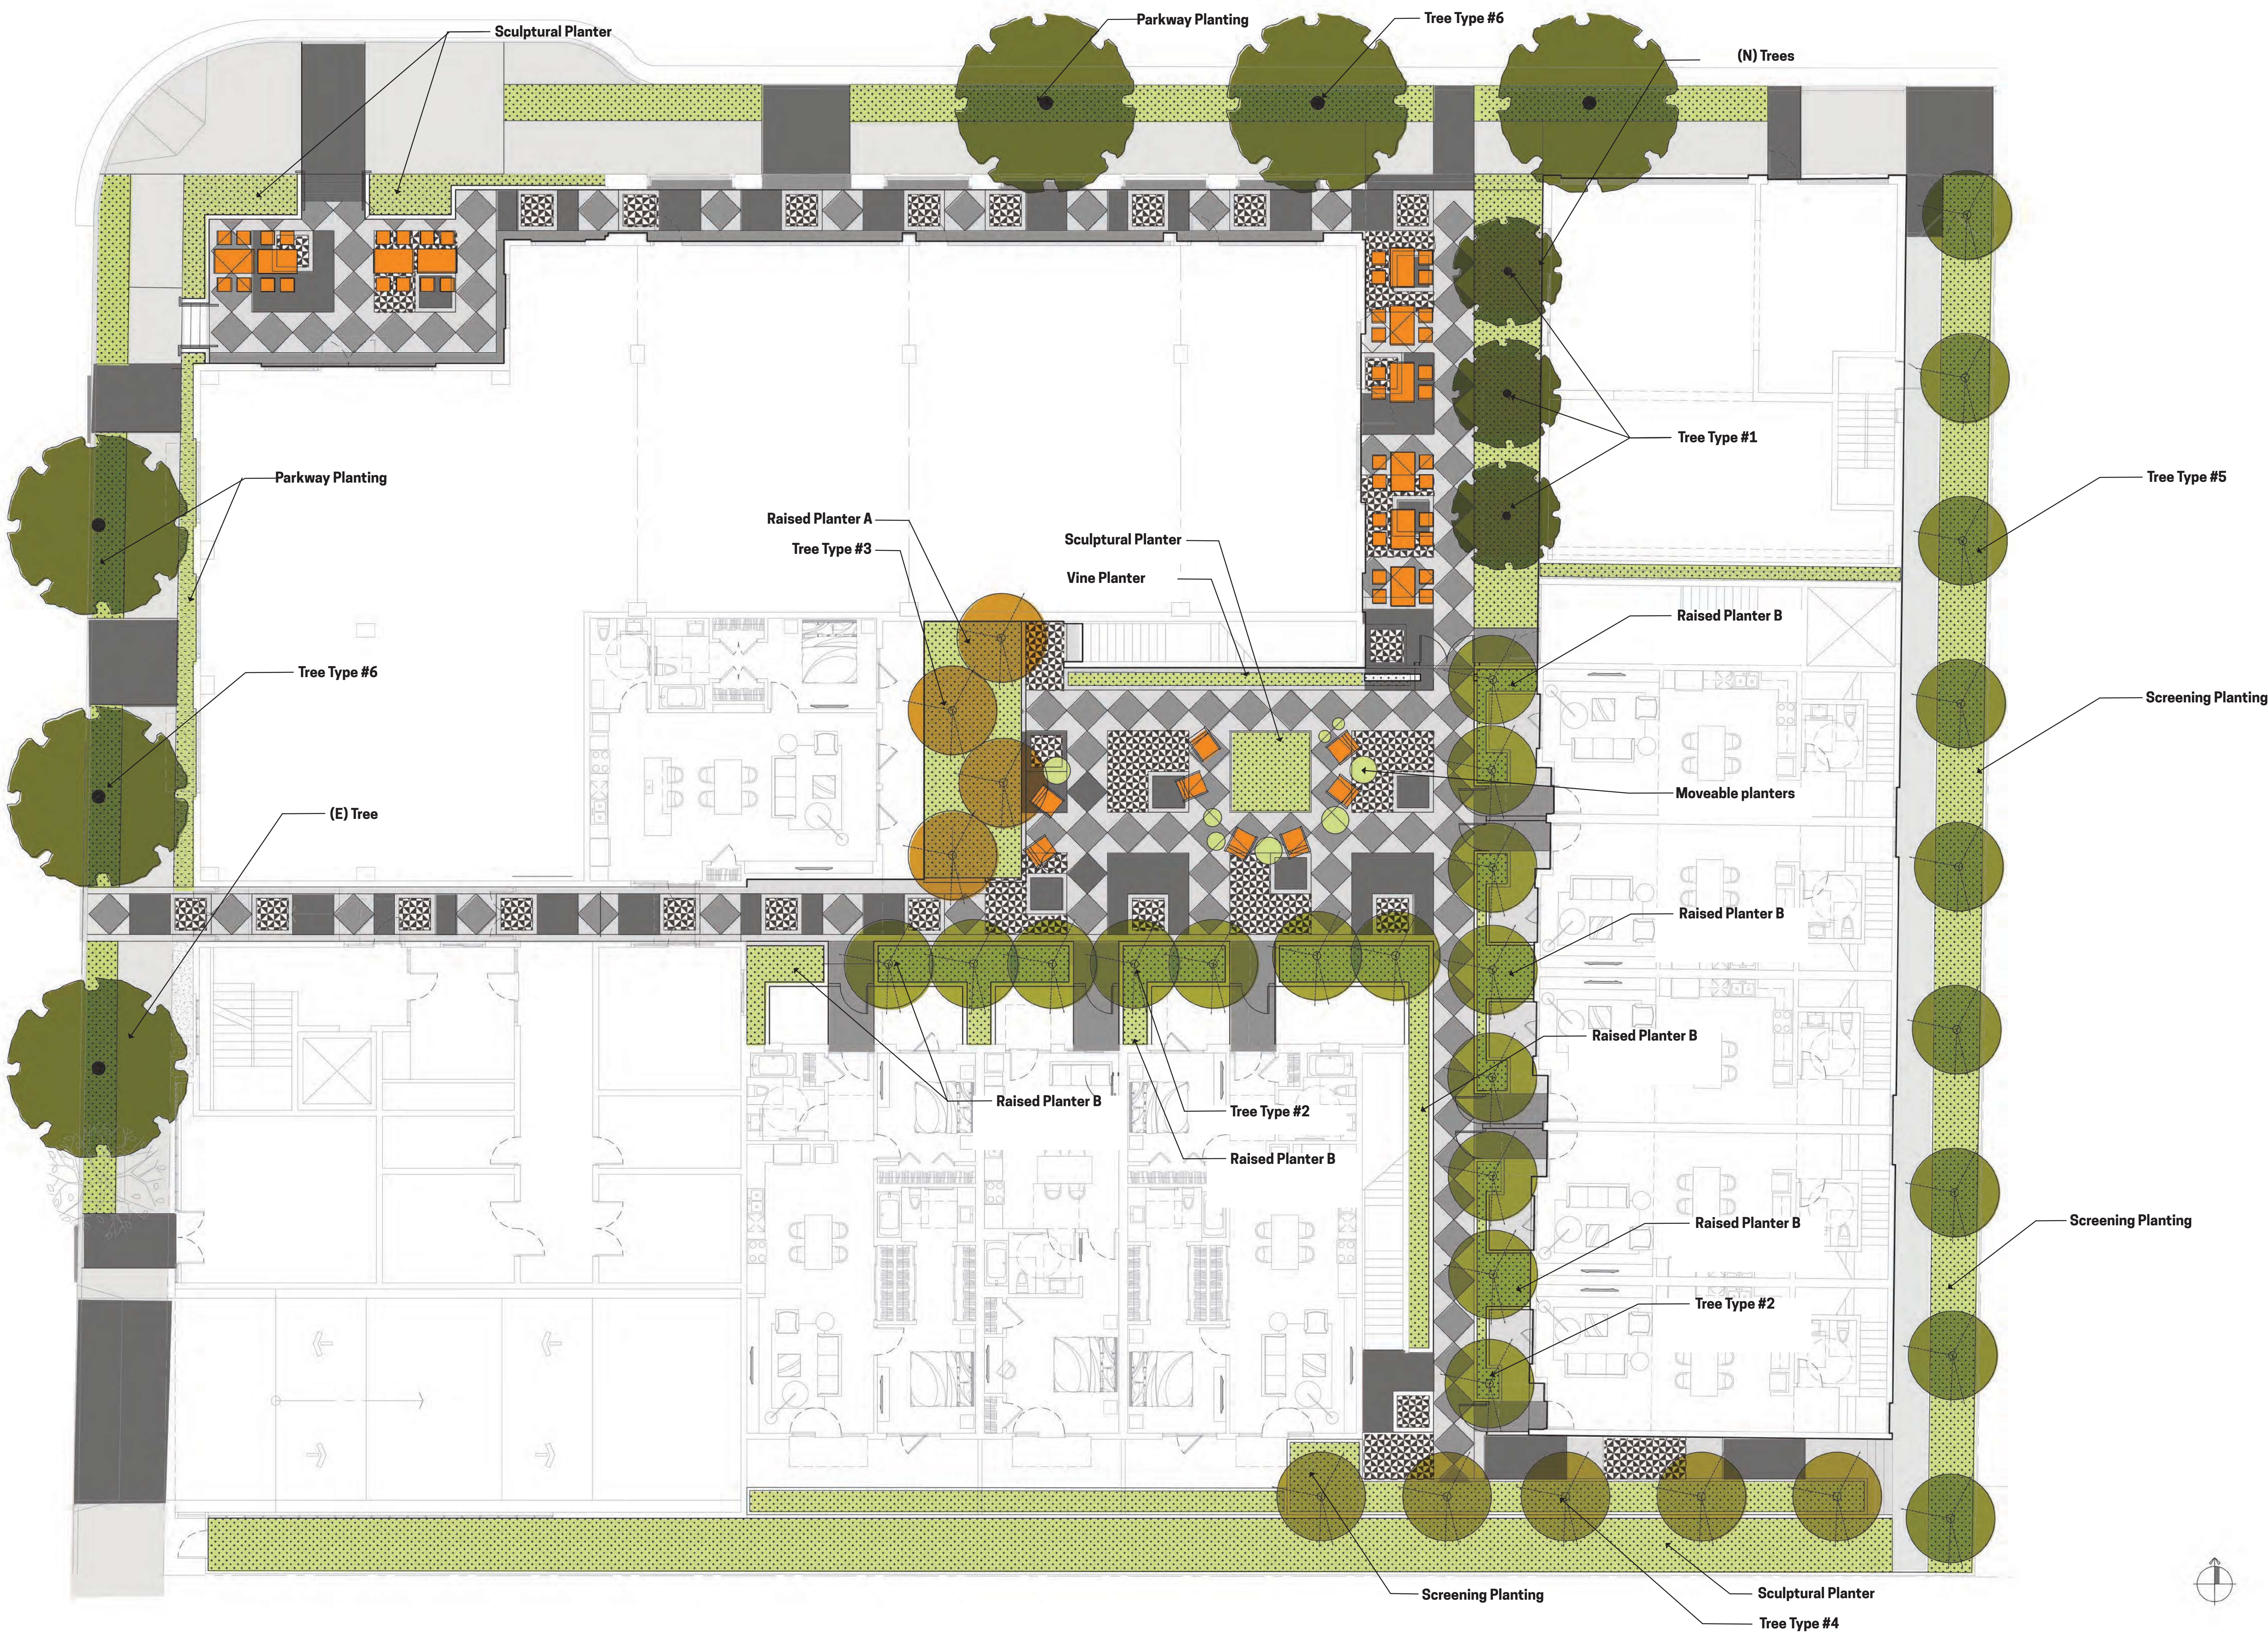

PROJECT 1101 Mission St
South Pasadena, CA 91030

PROJECT ID 1614

superjacent
LANDSCAPE ARCHITECTURE + URBAN DESIGN
www.superjacent.com

CONSULTANTS
ISSUED FOR
REVISIONS
KEY PLAN

Entitlements Package

DRAWING TITLE
DATE
SCALE

PLANTING PALETTE

3/31/17

NTS

DRAWING NUMBER

L8.00

PROJECT 1101 Mission St
South Pasadena, CA 91030

PROJECT ID 1614

superjacent
LANDSCAPE ARCHITECTURE & URBAN DESIGN
www.superjacentla.com

CONSULTANTS

ISSUED FOR Entitlements Package

REVISIONS

REV PLAN

DRAWING TITLE **PLANTING ZONES**

DATE 3/31/17

SCALE 1/8" = 1'-0"

DRAWING NUMBER **L8.01**