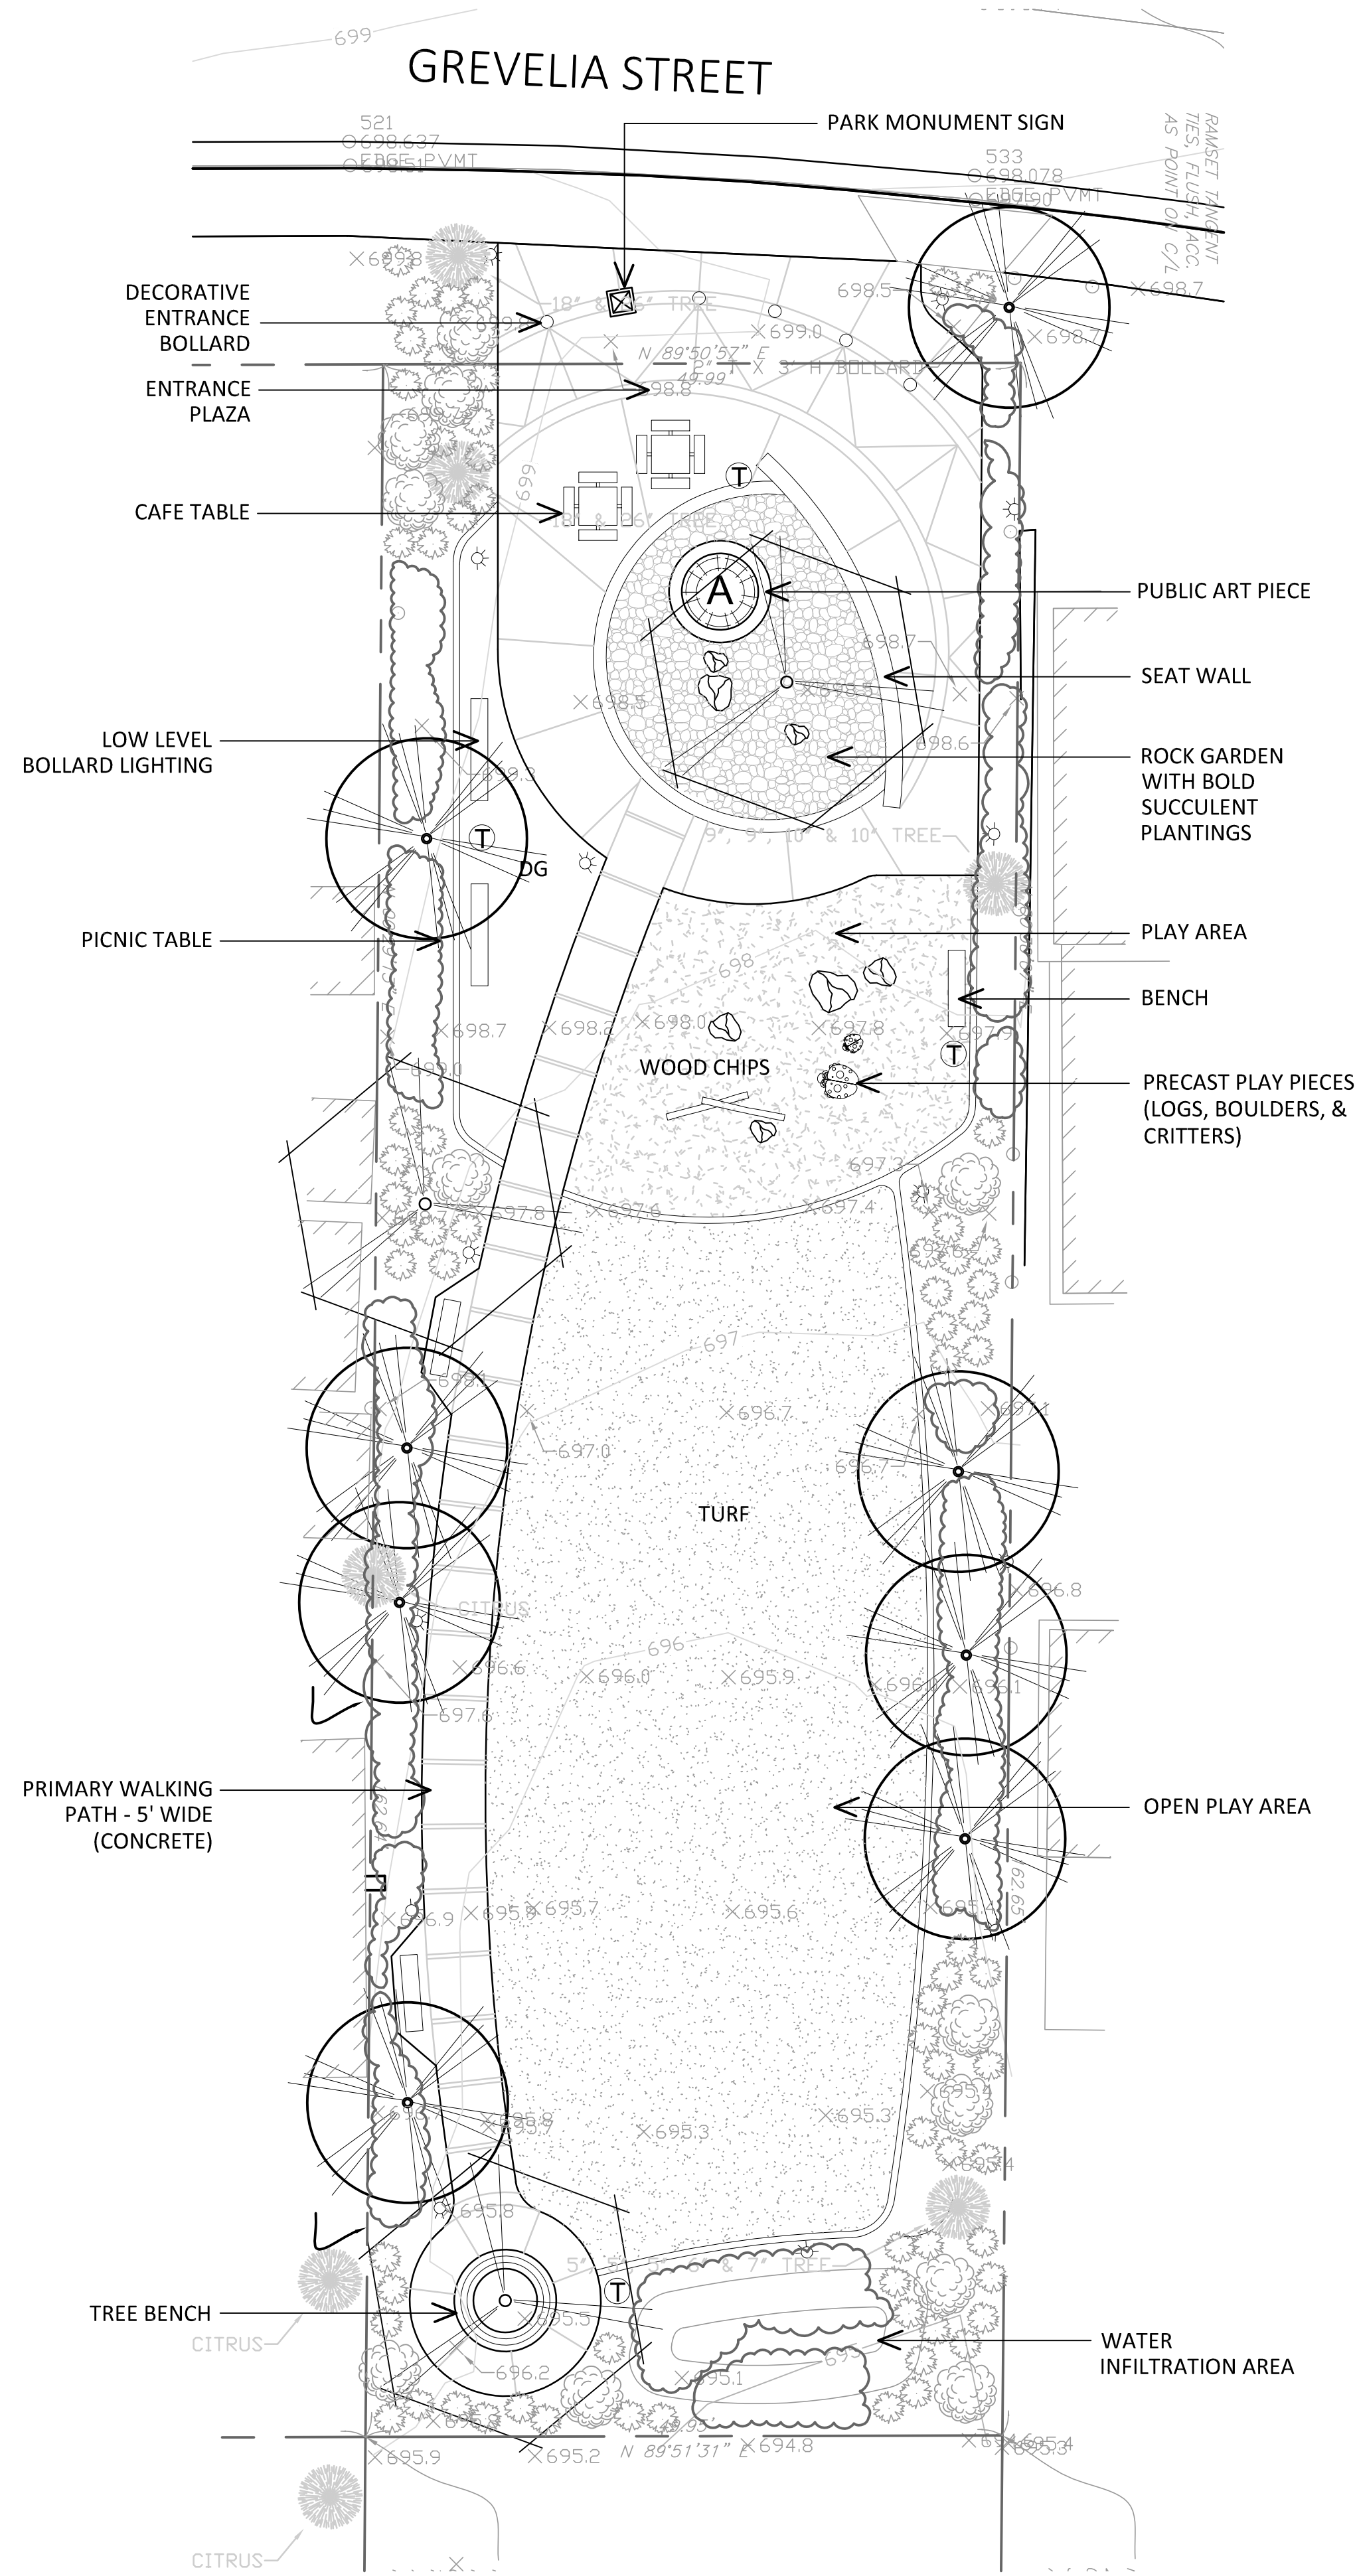

DESIGN INSPIRATION

PRECAST PLAY PIECES

OPEN PLAY AREA

CONCRETE PAVER PATHWAY

PARK MONUMENT SIGN

PUBLIC ART PIECE

DRINKING FOUNTAIN

BOLLARD LIGHTING

ENTRANCE PLAZA

TREES

Arbutus 'Marina'
STRAWBERRY TREE

Cercis canadensis 'Forest Pansy'
FOREST PANSY REDBUD

Quercus agrifolia,
COAST LIVE OAK

Quercus suber,
CORK OAK

SHRUBS

Achillea 'Moonshine',
MOONSHINE YARROW

CONCEPT PLAN
GREVELIA STREET PARK
CITY OF SOUTH PASADENA