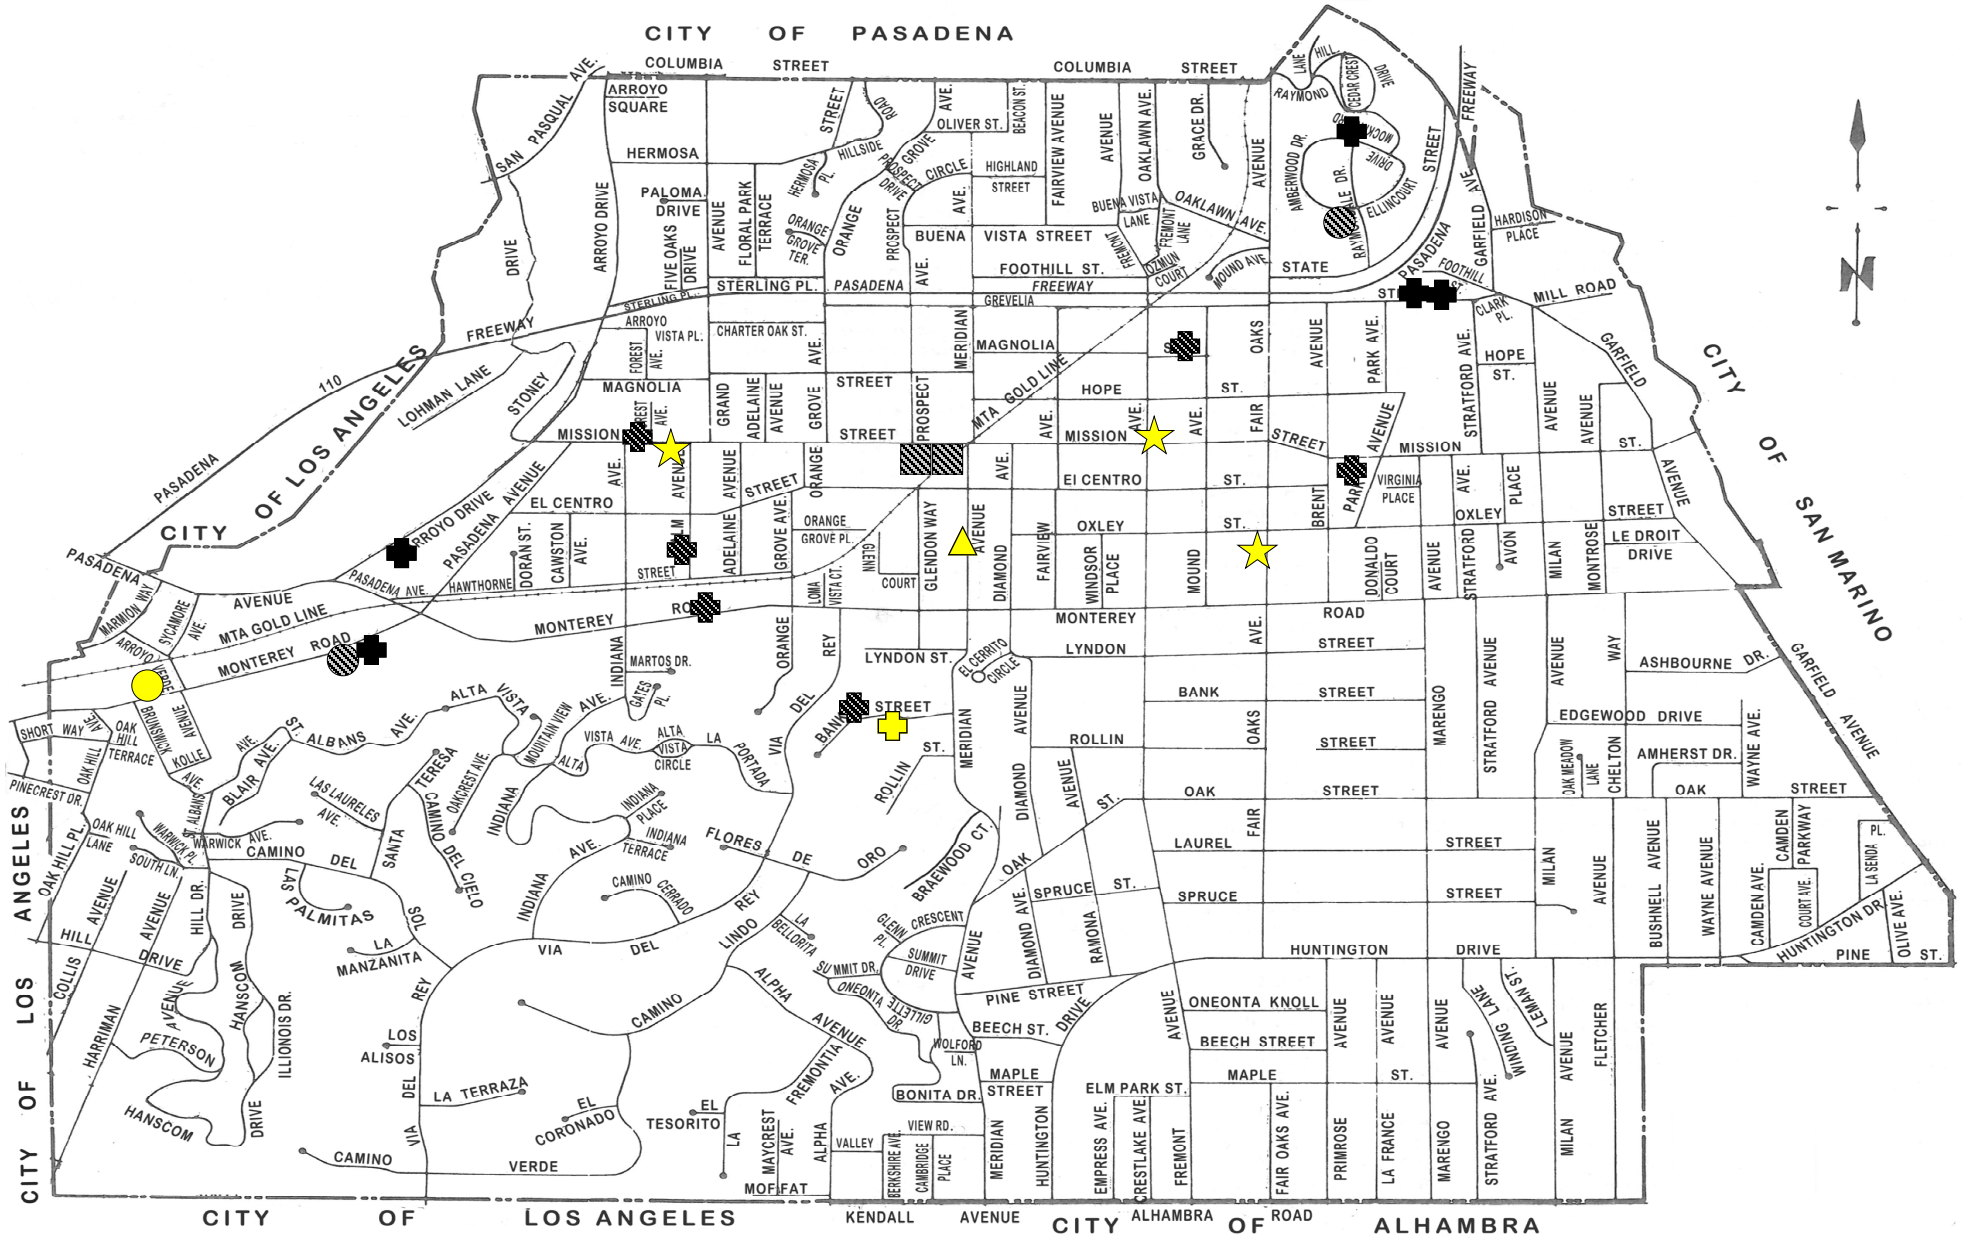

# Crime Statistic Map, June - 2024

- Crime occurred between 7AM - 7PM
- Crime occurred between 7PM - 7AM
- Crime occurred during unknown time.
- Auto Burglary (3)
- Commercial Burglary (2)
- Residential Burglary (1)
- Auto Theft (12)
- Robbery (3)

CITY OF LOS ANGELES      CITY OF PASADENA      CITY OF SAN MARINO      CITY OF LOS ANGELES      KENDALL AVENUE      CITY ALHAMBRA OF ROAD      ALHAMBRA